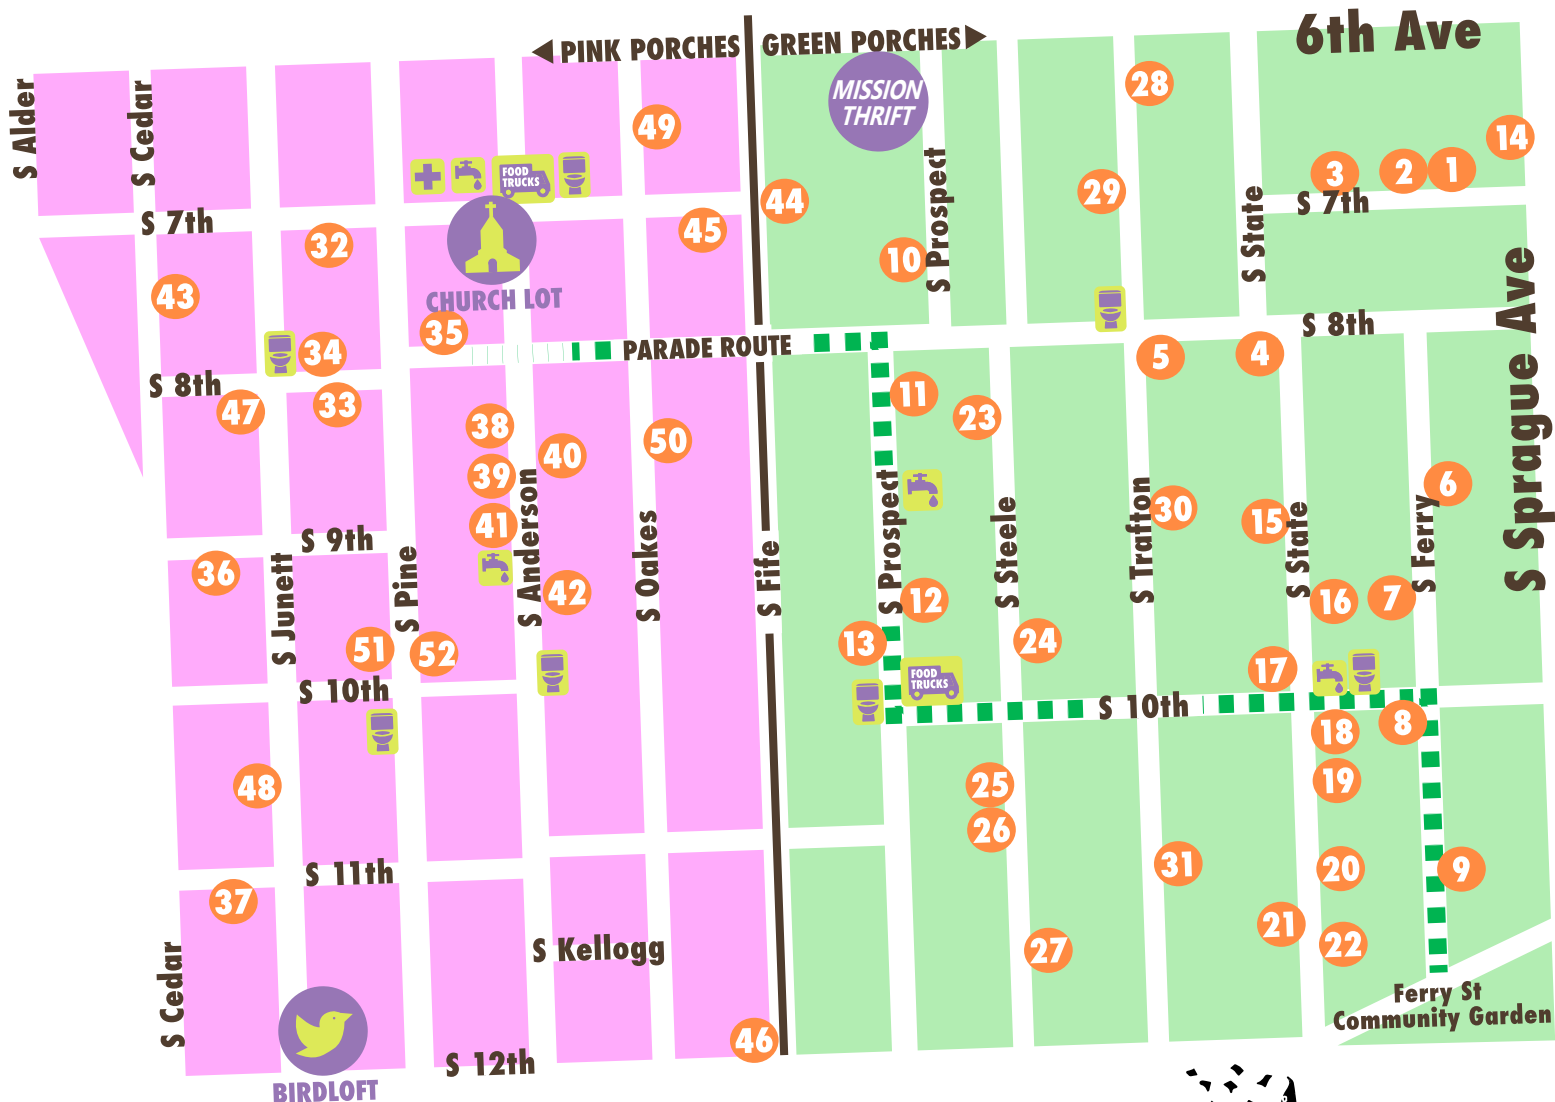

MISSION THRIFT
2502 6th Ave

**BROKENRAIN; ECHO RAVINE;
TACOMA NOISE RODEO**

PARADE 3PM-4PM

FERRY GARDEN TO CHURCH LOT **TACOMARAMA;
STICKS AND BONES**

*See website for
most current line-up

PORCHFEST

PINK PORCHES 4PM-6PM

- 32 2910 S 7TH **JAY MABIN AND FRIENDS**
- 33 2906 S 8TH **BIBI BORDEAUX**
- 34 2907 S 8TH **BEND.; SAMCORI**
- 35 2809 S 8TH **MONACO**
- 36 3010 S 9TH **SOLO**
- 37 3006 S 11TH **LOS OCUPADOS; PALO VIBES**
- 38 808 S ANDERSON **GATOR DUKE; CONORINTHECLOUDS**
- 39 818 S ANDERSON **KTQA 95.3 LP FM**
- 40 820 S ANDERSON **HENRY HAGEN BAND**
- 41 830 S ANDERSON **THE MORAY**
- 42 831 S ANDERSON **FRAIDY DOGS; CUTE YOUNG MEN**
- 43 709 S CEDAR **MALLORY; MOM SPORT; GEMINI GIANT**
- 44 633 S FIFE **BEECREEPING**
- 45 702 S FIFE **KILLBILLY**
- 46 1130 S FIFE **SKULL KID; THE CUTWINKLES; FFOOFF**
- 47 802 S JUNETT **TINY BORACHOS**
- 48 1008 S JUNETT **THE STRAVINSKY RIOTS**
- 49 619 S OAKES **GLU; SILVER TRIPLETS OF THE RIO HONDO;
TRUANCY; CHAD**
- 50 817 S OAKES **MAN ON TV; CLAIRVOYEUR;
BEVERLY CRUSHER**
- 51 922 S PINE **TACOMA DIXIE;
HAYSTACK SLIM AND THE BROKEN ARROW**
- 52 1015 S PINE **VICTORIA FRAGOSO
& TRUSTY SEA CREATURES;
HALF MOON DOOR; LINDSEY JACKSON**

CHURCH LOT STAGE 1PM-6PM

710 S ANDERSON **SMOKEY WONDER; DJ KALAMBRE;
TRUE; DJ ALKSTAR; FEMMEBOITTOY**

BIRDLIFT STAGE 4PM-6PM

2915 S 12TH **STICKS AND BONES, TACOMARAMA,
ANALOG BRASS**

*See website for most current line-up

TACOMAPORCHFEST.ORG

#TACOMAPORCHFEST

@tacomaporchfest  

HELPFUL INFORMATION

- FIRST AID** — Church Lot
- HYDRATION STATIONS** — Church Lot, S Anderson, S Prospect, S 10th & State
- FOOD TRUCKS** — Dowd’s BBQ; Turger Burger; Eagle Amigos; Hobo’s BBQ; Cookie Dough Bliss
- PARADE ROUTE** — Ferry St Community Garden to Church Lot (street closed to traffic)
- PLAYGROUND** — Visit S Prospect for family fun
- PARKING** — For everyone’s safety, please consider parking outside of the Tacoma Porchfest area and walking, biking, scooting, or rolling in to enjoy the music.